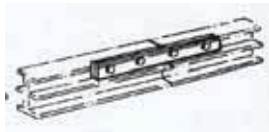

AGCG101

- * Curved at 90°, extra durable aluminum 0.125.
- * 4 feet long.

AGCG107

- * Wall fastenings to attach pole to wall.

AGCG104

- * Extra durable steel fastening to attach pole.

AGCG110

- * 2 in. X 2 in. extra durable post.
- * Base every 10 feet of rail.
- * Specify size when ordering.

9291 Du Prado, St-Leonard Qc, H1P 3H1
Tel.: 514-388-5551, 1-866-580-5551, Fax: 514-388-2040
WWW.sylprotec.com, email: info@sylprotec.com

2012-10-27

SUSPENDED MOUNTING CURTAINS

ALL NECESSARY PARTS INCLUDED

AGCG108

- * Extra durable ceiling fastener allows a closer mounting to the ceiling.

AGCG104

- * Extra durable steel fastening to attach pole.

AGCG107

- * Wall fastenings to attach pole to wall.

AGCG112

- * C fastening, accept threaded rods to fix rail at the right height.