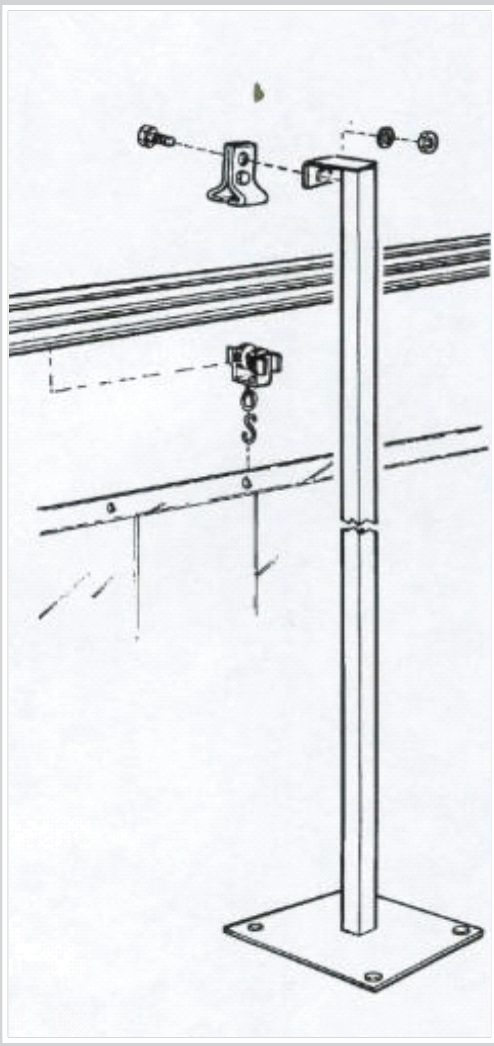

POST MOUNTING CURTAINS

ALL NECESSARY PARTS INCLUDED

- * To isolate from dusts.
- * Welding screen.
- * Different materials available.
- * Vinyl 14 mil, clear, yellow, orange, blue and black.
- * Vinyl 16, 20 et 40 mil clear.
- * Cotton 10, 15 et 20 oz. Flame resistant.
- * Any many more....

**CONTACT
SYLPROTEC
FOR ESTIMATE**

AGCG106

- * To tie length to support on their entire distance.

AGCG102

- * Nylon castors with S hook.
- * Riveted castors to steel frame.

AGCG100

- * Extra durable rail, aluminum 0.125.
- * 1 in. de width X 2 1/2 in. height.
- * Maximum length of 15 feet.

AGCG101

- * Curved at 90°, extra durable aluminum 0.125.
- * 4 feet long.

AGCG107

- * Wall fastenings to attach pole to wall.

AGCG104

- * Extra durable steel fastening to attach pole.

AGCG110

- * 2 in. X 2 in. extra durable post.
- * Base every 10 feet of rail.
- * Specify size when ordering.