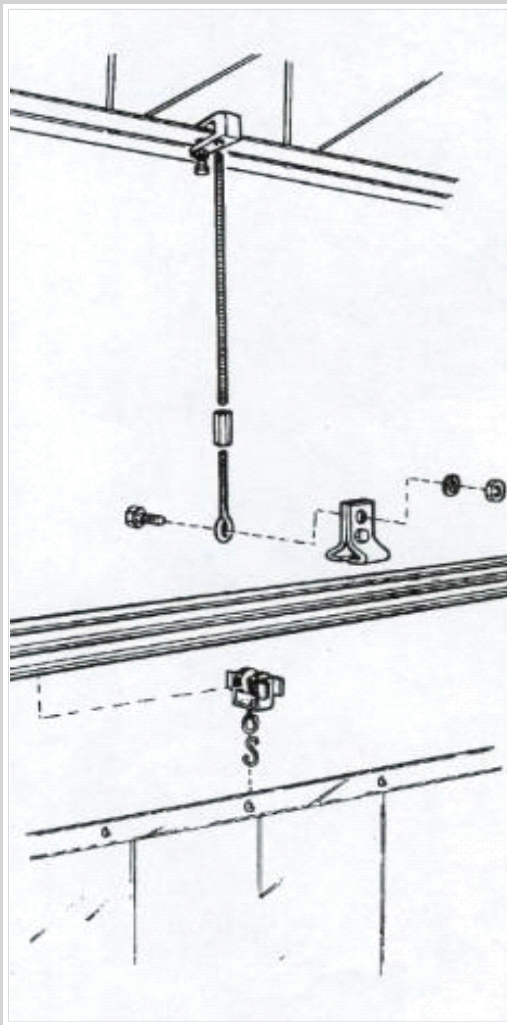

AGCG101

- * Curved at 90°, extra durable aluminum 0.125.
- * 4 feet long.

AGCG107

- * Wall fastenings to attach pole to wall.

AGCG104

- * Extra durable steel fastening to attach pole.

AGCG110

- * 2 in. X 2 in. extra durable post.
- * Base every 10 feet of rail.
- * Specify size when ordering.

AGCG108

- * Extra durable ceiling fastener allows a closer mounting to the ceiling.

AGCG104

- * Extra durable steel fastening to attach pole.

AGCG107

- * Wall fastenings to attach pole to wall.

AGCG112

- * C fastening, accept threaded rods to fix rail at the right height.

AGCG114

- * Steel threaded rod 3/8 in.
- * Rod every 10 feet of rail.

AGCG116

- * 3/8 in. adaptor to join threaded rod to threaded hook.

AGCG118

- * Threaded hook.

AGCG102

- * Nylon castors with S hook.
- * Riveted castors to steel frame.