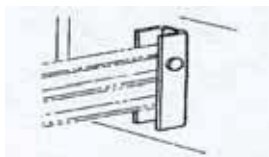

AGCG101

- * Curved at 90°, extra durable aluminum 0.125.
- * 4 feet long.

AGCG107

- * Wall fastenings to attach pole to wall.

AGCG104

- * Extra durable steel fastening to attach pole.

AGCG110

- * 2 in. X 2 in. extra durable post.
- * Base every 10 feet of rail.
- * Specify size when ordering.

9291 Du Prado, St-Leonard Qc, H1P 3H1
Tel.: 514-388-5551, 1-866-580-5551, Fax: 514-388-2040
WWW.sylprotec.com, email: info@sylprotec.com

2012-10-27

SUSPENDED MOUNTING CURTAINS

ALL NECESSARY PARTS INCLUDED

AGCG108

- * Extra durable ceiling fastener allows a closer mounting to the ceiling.

AGCG104

- * Extra durable steel fastening to attach pole.

AGCG107

- * Wall fastenings to attach pole to wall.

AGCG112

- * C fastening, accept threaded rods to fix rail at the right height.