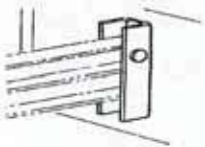

**CONTACT
SYLPROTEC
FOR ESTIMATE**

AGCG106

- * To tie length to support on their entire distance.

AGCG102

- * Nylon castors with S hook.
- * Riveted castors to steel frame.

AGCG100

- * Extra durable rail, aluminum 0.125.
- * 1 in. de width X 2 1/2 in. height.
- * Maximum length of 15 feet.

AGCG101

- * Curved at 90°, extra durable aluminum 0.125.
- * 4 feet long.

AGCG107

- * Wall fastenings to attach pole to wall.

AGCG104

- * Extra durable steel fastening to attach pole.

AGCG110

- * 2 in. X 2 in. extra durable post.
- * Base every 10 feet of rail.
- * Specify size when ordering.