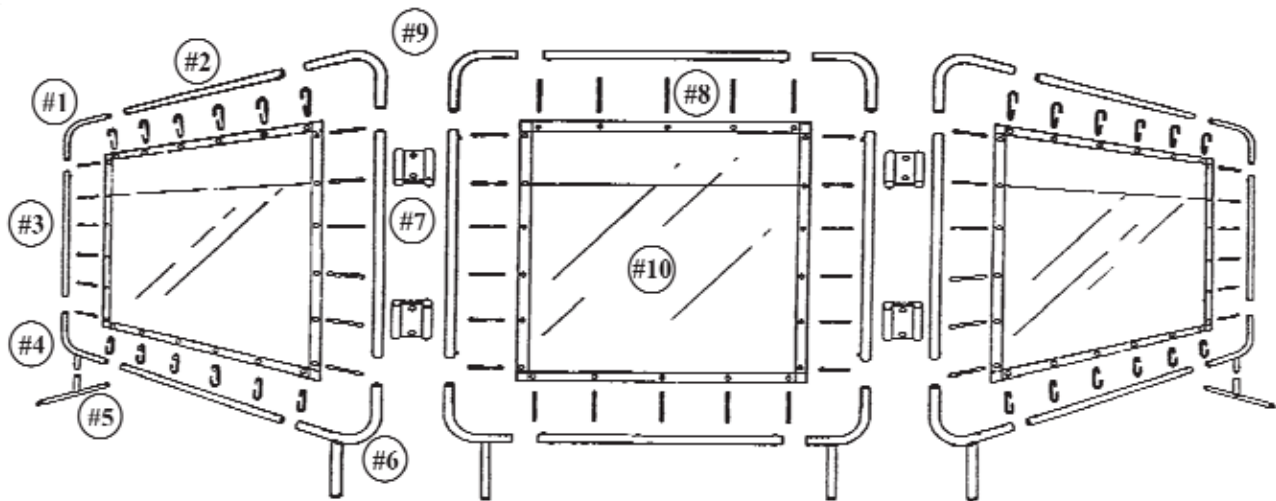

WELDING SCREEN

Three Panel Portable Safety Screen

- #1 Top elbow (6)
- #2 Horizontal side (6)
- #3 Vertical side (6)
- #4 Base elbow with short stub (2)
- #5 Tee leg (2)
- #6 Base elbow with long stub (4)
- #7 Hinges (4)
- #8 Hooks (qty varies with curtain model)
- #9 Corner curlain (not shown) (2)
- #10 Curtain (3)
- **Castors Optional*

9291 Du Prado, St-Leonard Qc, H1P 3H1
Tel.: 514-388-5551, 1-866-580-5551, Fax: 514-388-2040
WWW.sylprotec.com, email: info@sylprotec.com

2013-05-13