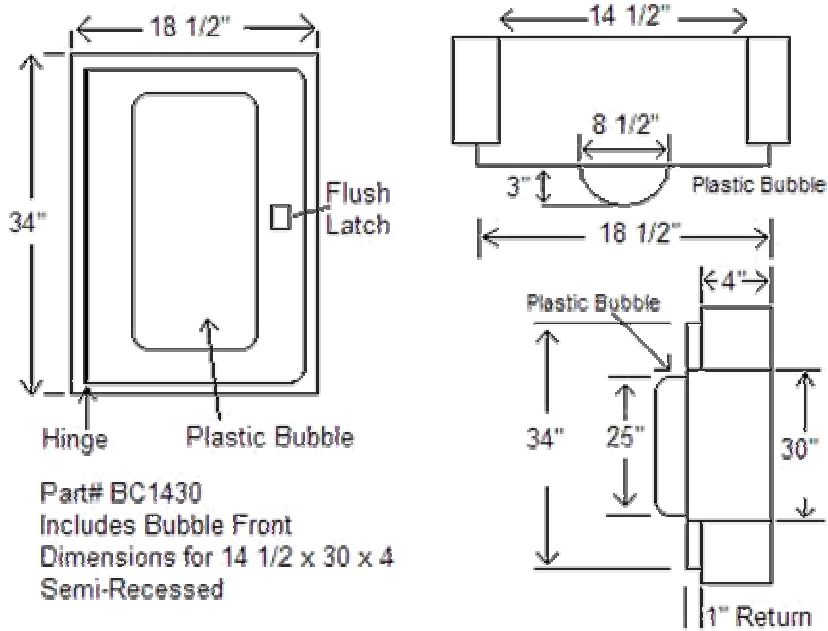

Part# BC1430 – Semi Recessed Extinguisher Cabinet
14 1/2" x 30" x 4"

Features:

- Semi-recessed bubble canopy extinguisher cabinet
- 1" T.B. adjustable front to allow for installation in a 4" wall
- Grey baked enamel finish
- Accommodates a 2 1/2 Gallon pressure water or a 20 LB dry chemical or 10 LB CO2

Options

- Stainless steel adjustable front