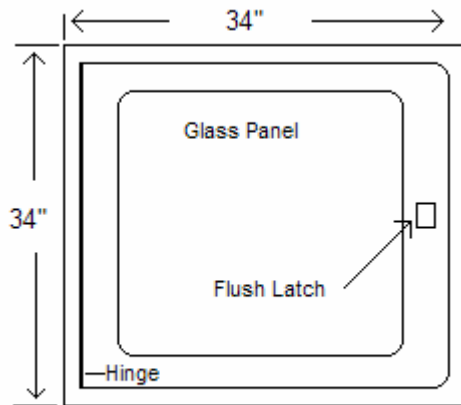

Part# HCR1 – Recessed Hose and Extinguisher Cabinet
30" x 30" x 8"

Part# HCR1
Glass 26" x 26" Not Included
Dimensions for 30 x 30 x 8
Recessed

Standard Construction Features:

- 1/2" T.B. adjustable front
- Full glass viewing panel
- Grey baked enamel finish
- Accommodates 1 1/2" – 2 1/2" valve plus 75' – 100' hose
- 5 – 10 LB dry chemical or pressure water

Options at Extra Cost

- Full metal doors
- Vertical duo panel door
- Break glass door and lock
- Stainless steel adjustable front