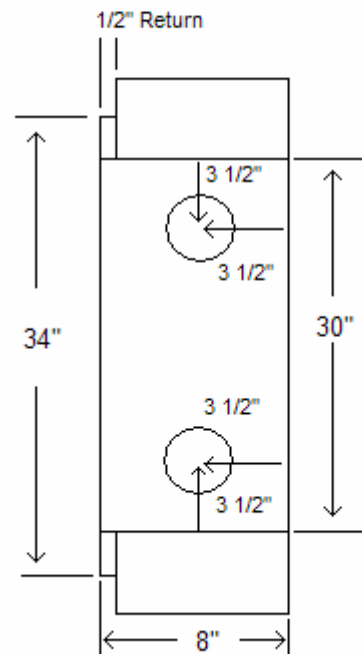

Part# HCR1 – Recessed Hose and Extinguisher Cabinet
30" x 30" x 8"

Part# HCR1
Glass 26" x 26" Not Included
Dimensions for 30 x 30 x 8
Recessed

Standard Construction Features:

- 1/2" T.B. adjustable front
- Full glass viewing panel
- Grey baked enamel finish
- Accommodates 1 1/2" – 2 1/2" valve plus 75' – 100' hose
- 5 – 10 LB dry chemical or pressure water