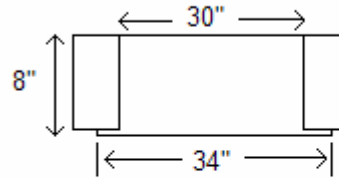

Part# HCR1 – Recessed Hose and Extinguisher Cabinet
30" x 30" x 8"

Part# HCR1
Glass 26" x 26" Not Included
Dimensions for 30 x 30 x 8
Recessed

Standard Construction Features:

- 1/2" T.B. adjustable front
- Full glass viewing panel
- Grey baked enamel finish
- Accommodates 1 1/2" – 2 1/2" valve plus 75' – 100' hose
- 5 – 10 LB dry chemical or pressure water